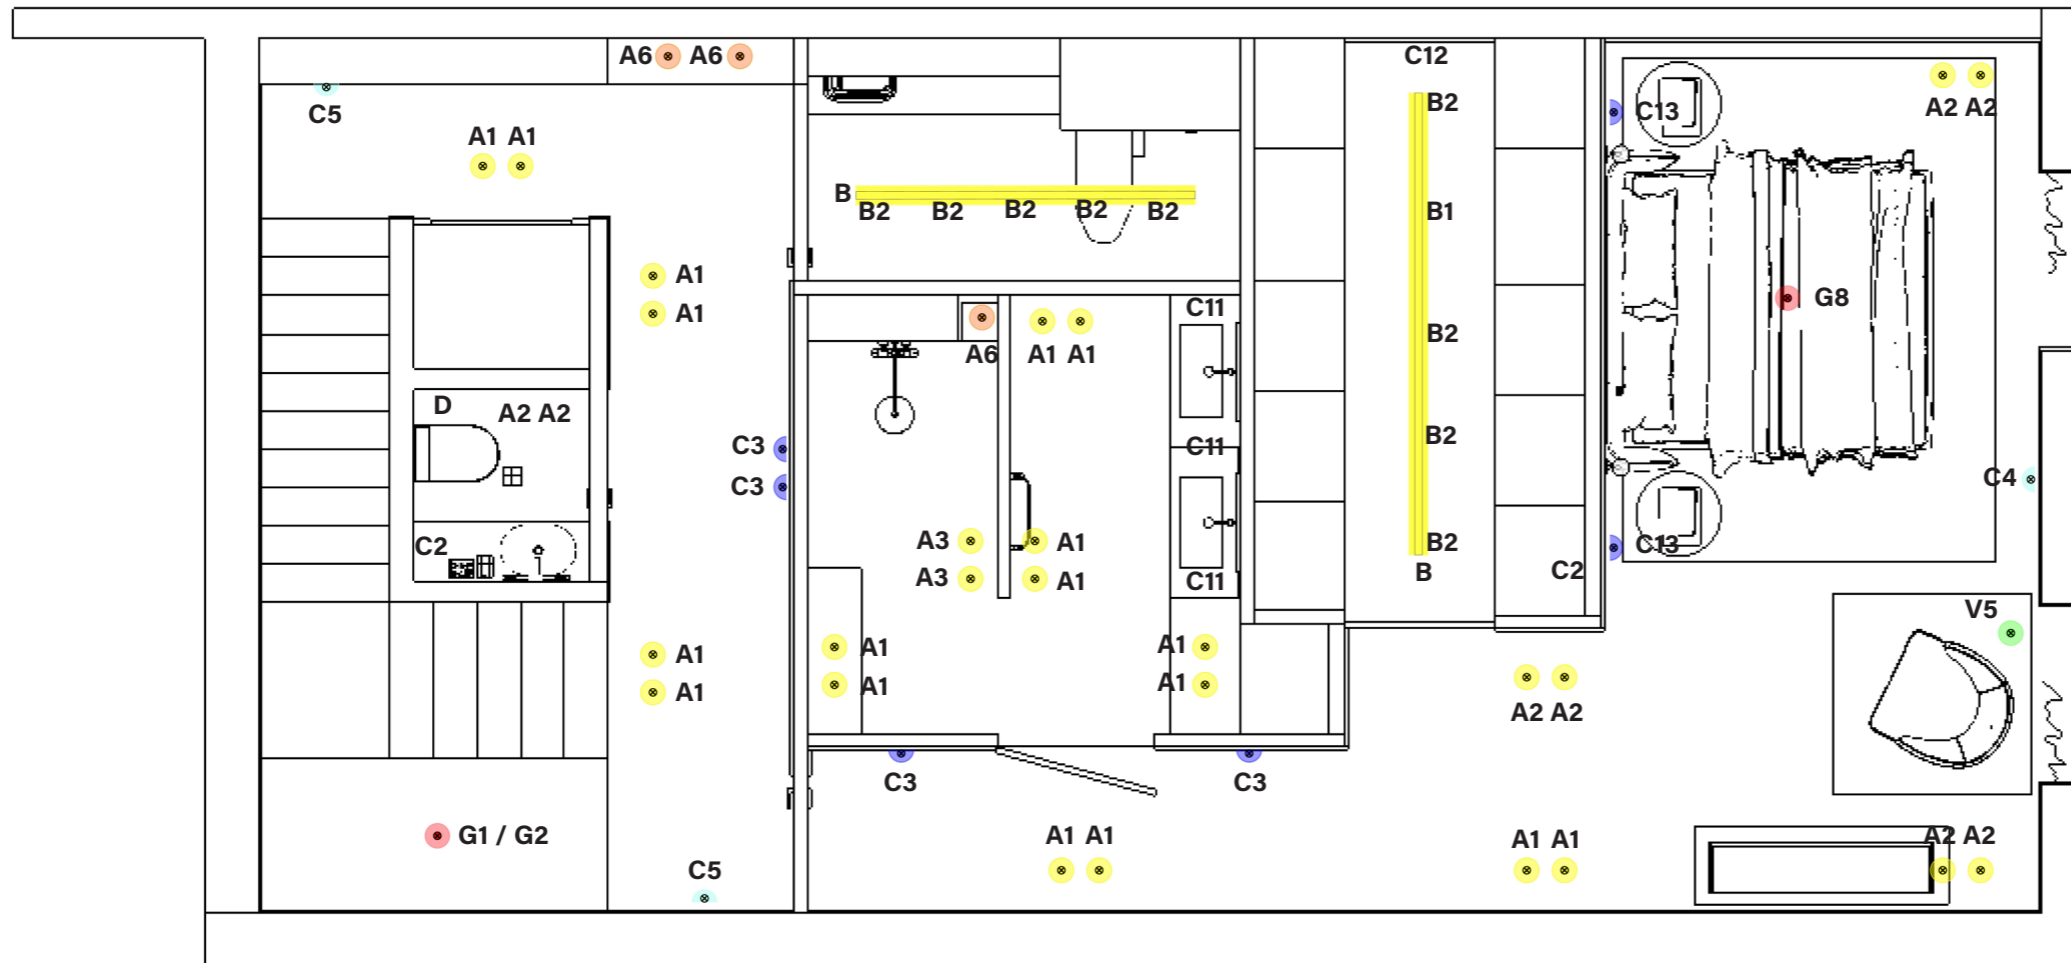

# Overloop 1ste verdieping

versie: 01  
datum: 12-04-24

CODE: A1

CODE: G1

MAISON  
INTERIOR  
DESIGN  
STUDIO D'AMI

CODE: G2

CODE: C3

Schwung Product Information