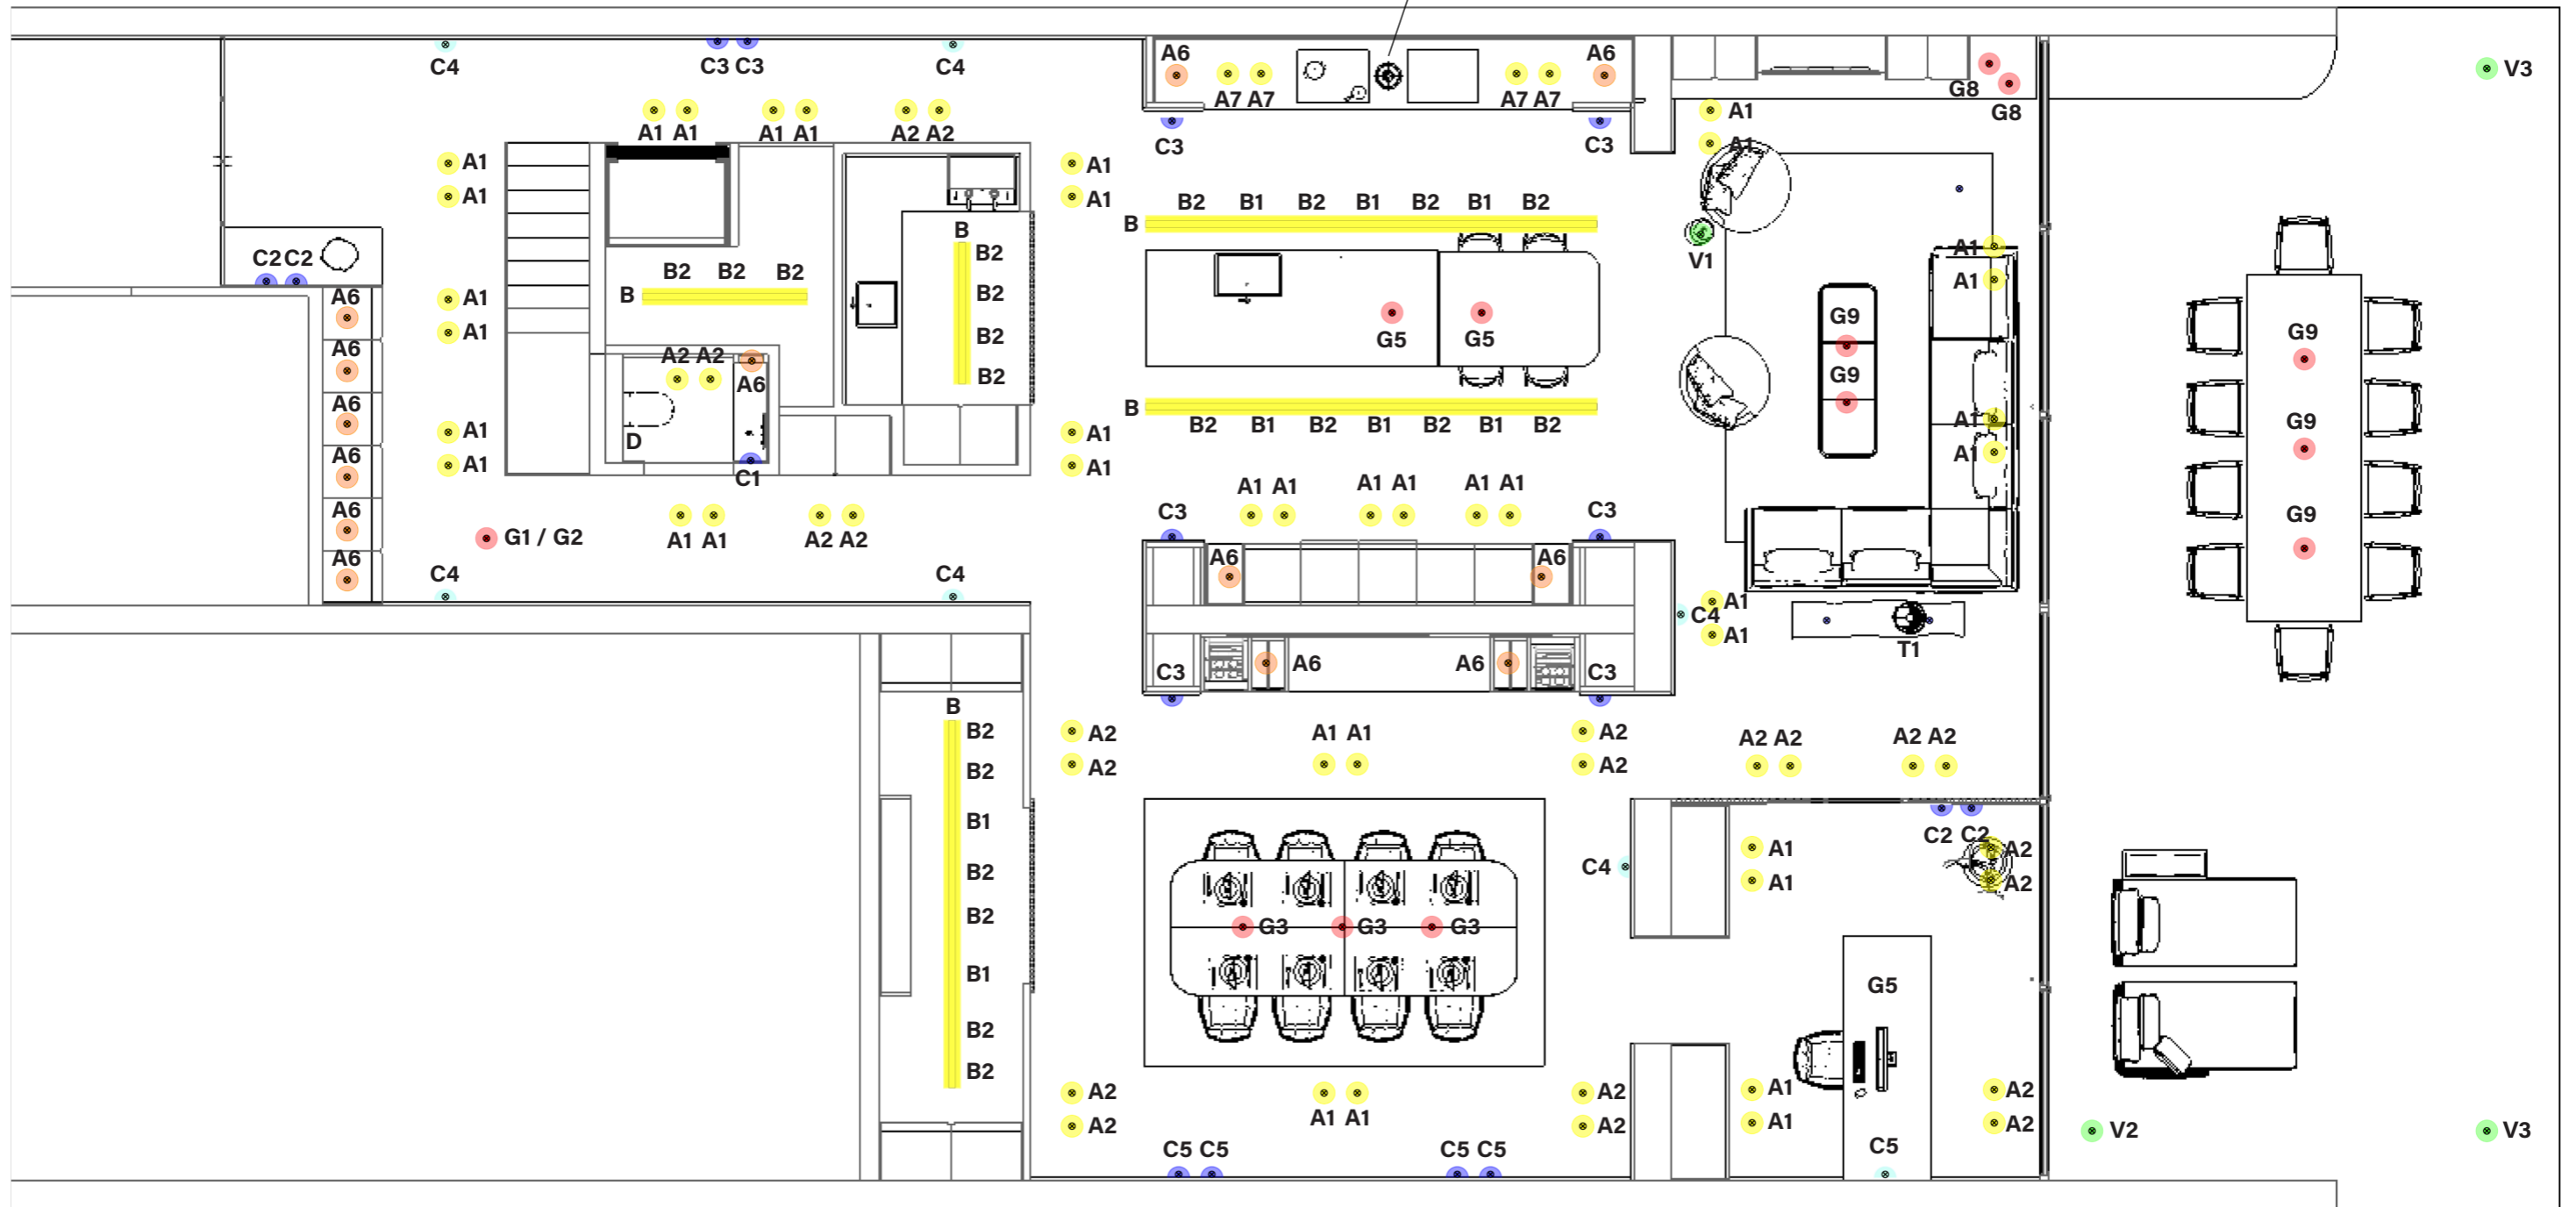

LED in afzuigkap