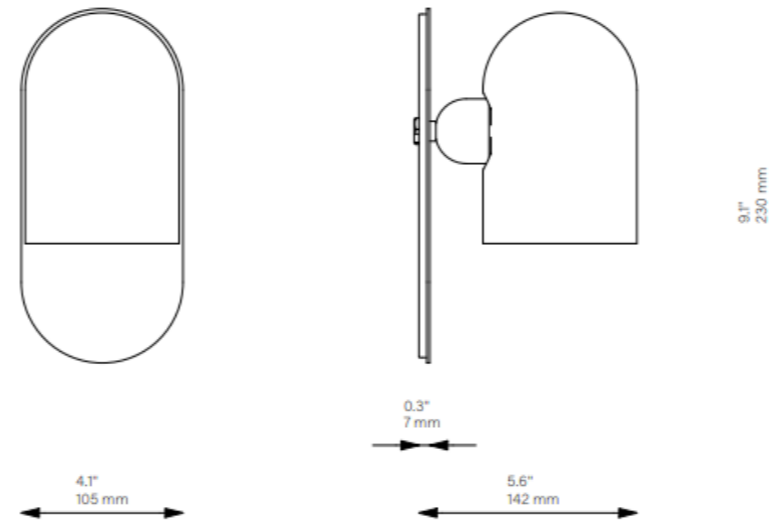

187

**Glass Lampshades** 1 x Ø 100 mm x H 150 mm  
1 x Ø 3.9" x H 5.9"  
Triplex Opal Glass (acid etch on the outside)

**Weight** 1.8 kg / 4.0 lb

**Light Source** LED Bulb (included) 1 x 5 W  
Max Wattage 1 x 15 W  
Total Lumens 450-500 lm  
Color Temperature 3000 K  
Bulb Base E14 / E12  
Bulb Size G45, max length 80 mm / 3.2"  
Power Supply 230/120V CE/UL

# Slaapkamer 1ste verdieping

versie: 01  
datum: 12-04-24

CODE: C13

CODE: V5

CODE: C3

Schwung Product Information

187

**Glass Lampshades** 1 x Ø 100 mm x H 150 mm  
1 x Ø 3.9" x H 5.9"  
Triplex Opal Glass (acid etch on the outside)

**Weight** 1.8 kg / 4.0 lb

**Light Source** LED Bulb (included) 1 x 5 W  
Max Wattage 1 x 15 W  
Total Lumens 450-500 lm  
Color Temperature 3000 K  
Bulb Base E14 / E12  
Bulb Size G45, max length 80 mm / 3.2"  
Power Supply 230/120V CE/UL