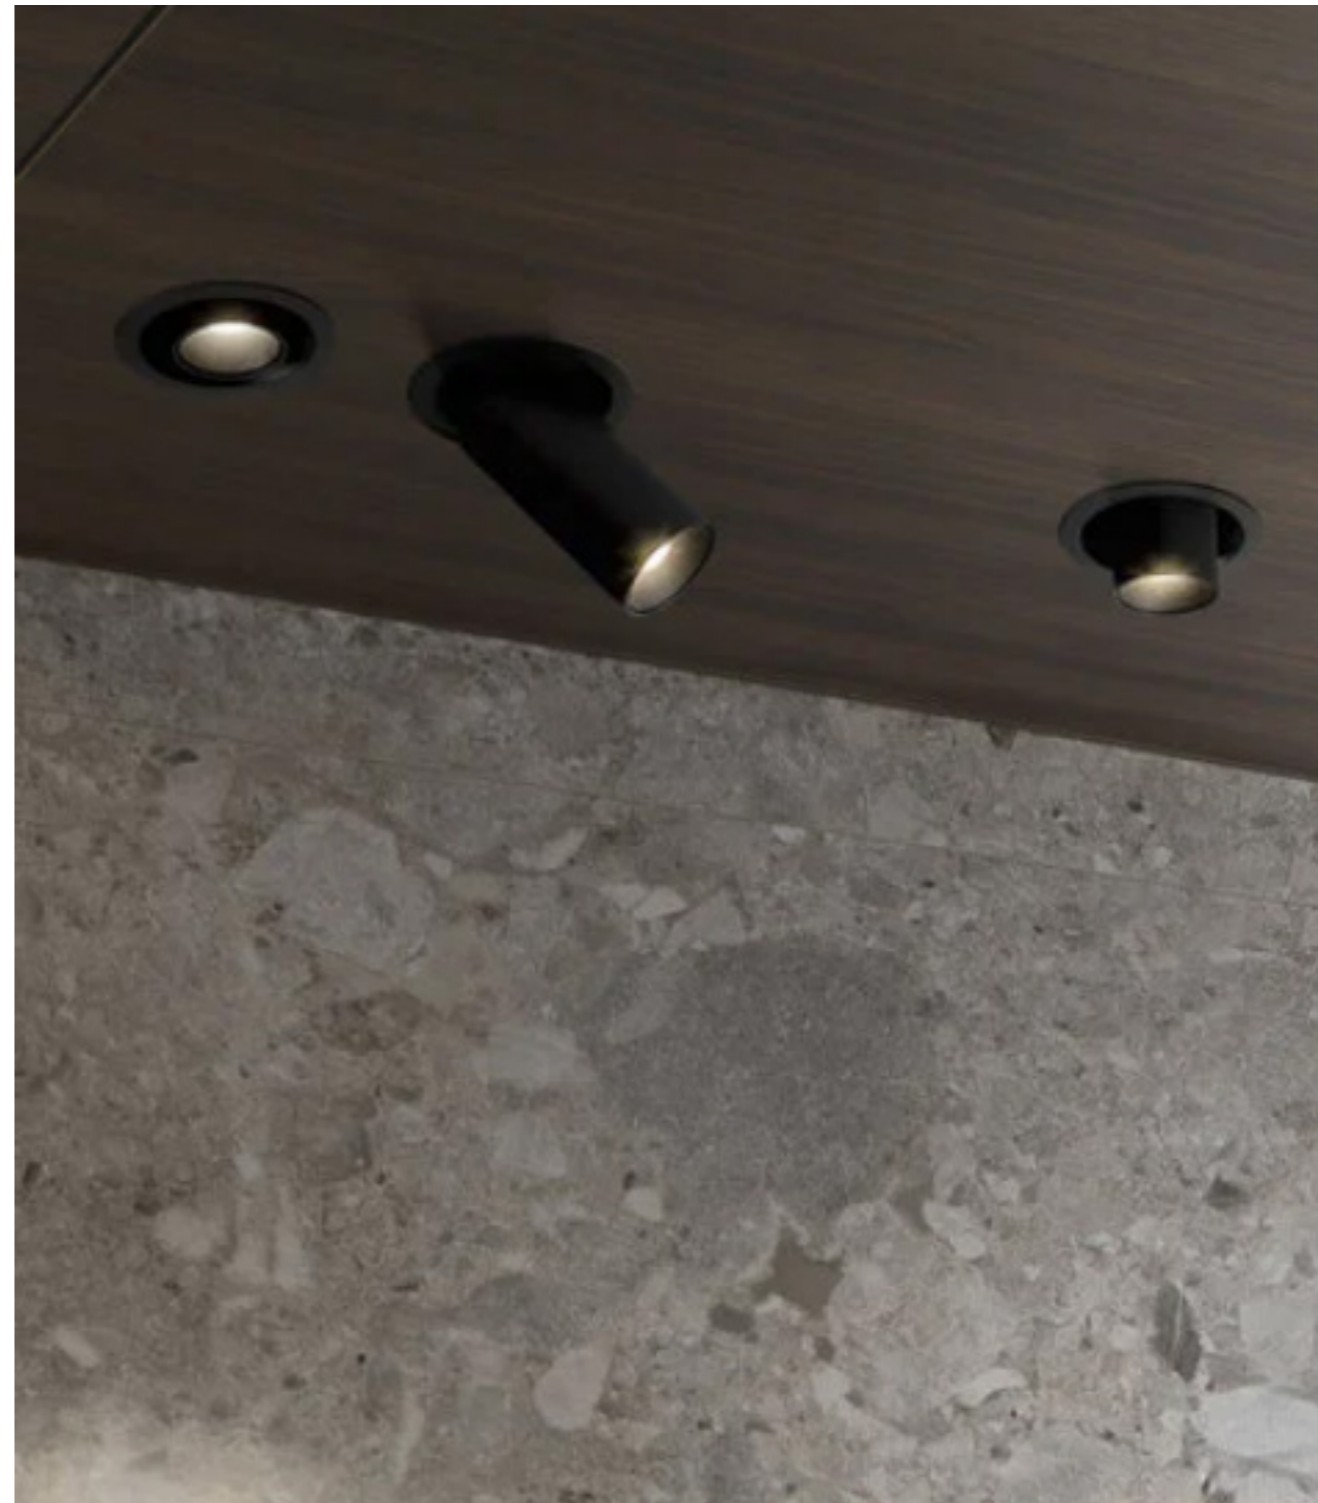

# Entree BG

versie: 01  
datum: 12-04-24

CODE: C3

Schwung Product Information

187

**Glass Lampshades** 1 x Ø 100 mm x H 150 mm  
1 x Ø 3.9" x H 5.9"  
Triplex Opal Glass (acid etch on the outside)

**Weight** 1.8 kg / 4.0 lb