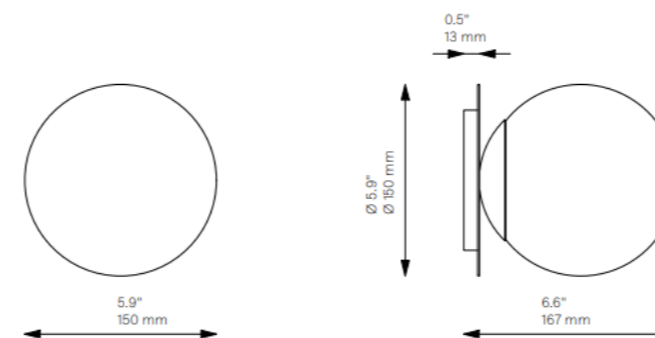

CODE: C5

Schwung Product Information

167

Glass Lampshades	1 x Ø 150 mm / Ø 5,9" Soda Lime Triplex Opal Glass Soda Lime Marble Glass Borosilicate Transparent Glass
Weight	1 kg / 2.2 lb
Light Source	LED Bulb (included) 1 x 5 W Max Wattage 1 x 10 W Total Lumens 450-500 lm Color Temperature 2700 K Bulb Base E14 / E12 Dimmable with electronic Dimmers only (ELV, trailing edge)
Finishes	LBB / Lacquered Burnished Brass BGM / Black Gunmetal PN / Polished Nickel
CE/UL Certified	CE/UL
Ingress Protection	IP 20