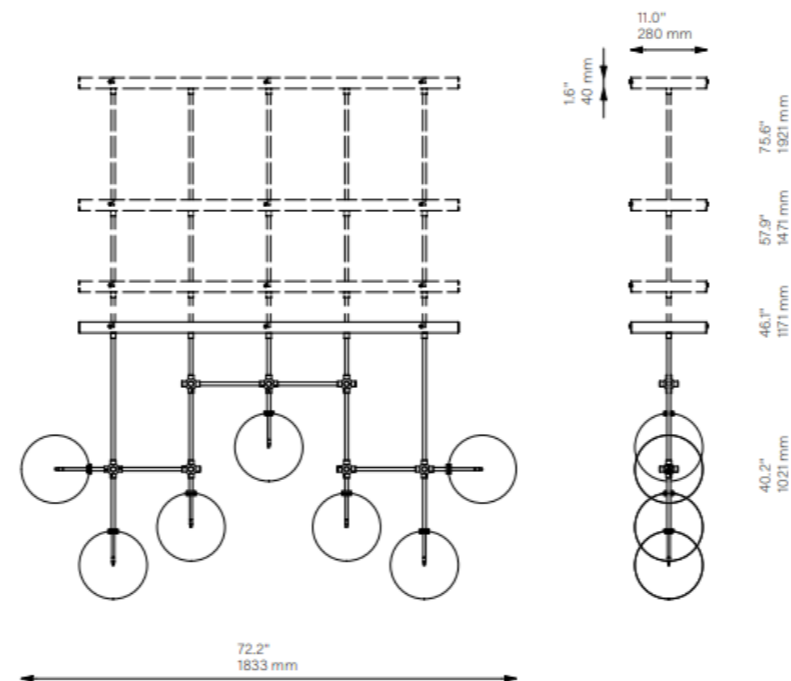

# Eetkamer BG

versie: 01  
datum: 12-04-24

CODE: G3

CODE: G4

Schwung Product Information

73

<b>Glass Lampshades</b>	7 x Ø 250 mm / Ø 9.8" Borosilicate Transparent Glass		
<b>Weight</b>	27.4 kg / 60.4 lb		
<b>Light Source</b>	LED Bulb (included)	7 x 1.6 W	
	Max Wattage	7 x 5 W	
	Total Lumens	1260 lm	
	Color Temperature	2700 K	
	Bulb Base	G4	
	Power Supply	230/120V CE/UL	
	Dimmable with electronic Dimmers only (ELV, trailing edge)		
<b>Finishes</b>	LBB / Lacquered Burnished Brass BGM / Black Gunmetal PN / Polished Nickel (extra charge of 25%)		
<b>Extension Rods (Included)</b>	5 x 150 mm 5 x 5.9"	5 x 300 mm 5 x 11.8"	5 x 450 mm 5 x 17.7"
<b>CE/UL Certified</b>	CE/UL		
<b>Ingress Protection</b>	IP 20		

187

**Glass Lampshades** 1 x Ø 100 mm x H 150 mm  
1 x Ø 3.9" x H 5.9"  
Triplex Opal Glass (acid etch on the outside)

**Weight** 1.8 kg / 4.0 lb

**Light Source** LED Bulb (included) 1 x 5 W  
Max Wattage 1 x 15 W  
Total Lumens 450-500 lm  
Color Temperature 3000 K  
Bulb Base E14 / E12  
Bulb Size G45, max length 80 mm / 3.2"  
Power Supply 230/120V CE/UL