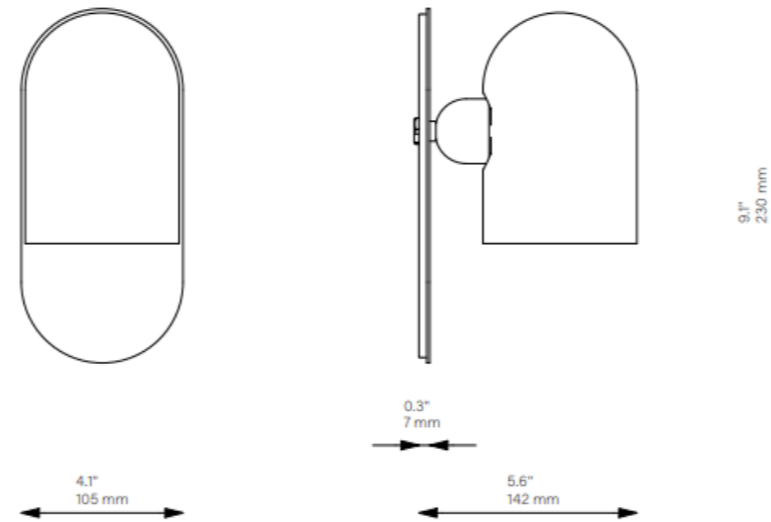

# Entree BG

versie: 01  
datum: 12-04-24

CODE: C3

Schwung Product Information

187

**Glass Lampshades** 1 x Ø 100 mm x H 150 mm  
1 x Ø 3.9" x H 5.9"  
Triplex Opal Glass (acid etch on the outside)

**Weight** 1.8 kg / 4.0 lb

187

**Glass Lampshades** 1 x Ø 100 mm x H 150 mm  
1 x Ø 3.9" x H 5.9"  
Triplex Opal Glass (acid etch on the outside)

**Weight** 1.8 kg / 4.0 lb

**Light Source** LED Bulb (included) 1 x 5 W  
Max Wattage 1 x 15 W  
Total Lumens 450-500 lm  
Color Temperature 3000 K  
Bulb Base E14 / E12  
Bulb Size G45, max length 80 mm / 3.2"  
Power Supply 230/120V CE/UL

# Opberg 2de verdieping

versie: 01  
datum: 12-04-24

CODE: C3

Schwung Product Information

187

**Glass Lampshades** 1 x Ø 100 mm x H 150 mm  
1 x Ø 3.9" x H 5.9"  
Triplex Opal Glass (acid etch on the outside)

**Weight** 1.8 kg / 4.0 lb

**Light Source** LED Bulb (included) 1 x 5 W  
Max Wattage 1 x 15 W  
Total Lumens 450-500 lm  
Color Temperature 3000 K  
Bulb Base E14 / E12  
Bulb Size G45, max length 80 mm / 3.2"  
Power Supply 230/120V CE/UL