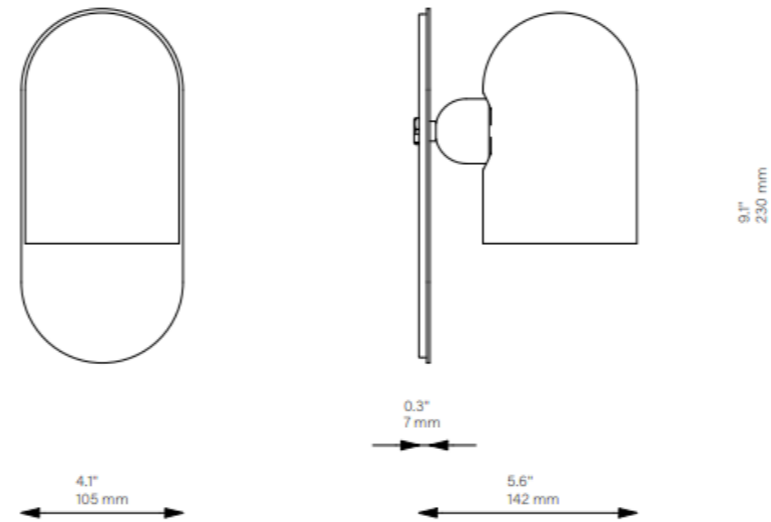

# Entree BG

versie: 01  
datum: 12-04-24

CODE: C3

Schwung Product Information

187

**Glass Lampshades** 1 x Ø 100 mm x H 150 mm  
1 x Ø 3.9" x H 5.9"  
Triplex Opal Glass (acid etch on the outside)

**Weight** 1.8 kg / 4.0 lb

187

**Glass Lampshades** 1 x Ø 100 mm x H 150 mm  
1 x Ø 3.9" x H 5.9"  
Triplex Opal Glass (acid etch on the outside)

**Weight** 1.8 kg / 4.0 lb

**Light Source** LED Bulb (included) 1 x 5 W  
Max Wattage 1 x 15 W  
Total Lumens 450-500 lm  
Color Temperature 3000 K  
Bulb Base E14 / E12  
Bulb Size G45, max length 80 mm / 3.2"  
Power Supply 230/120V CE/UL