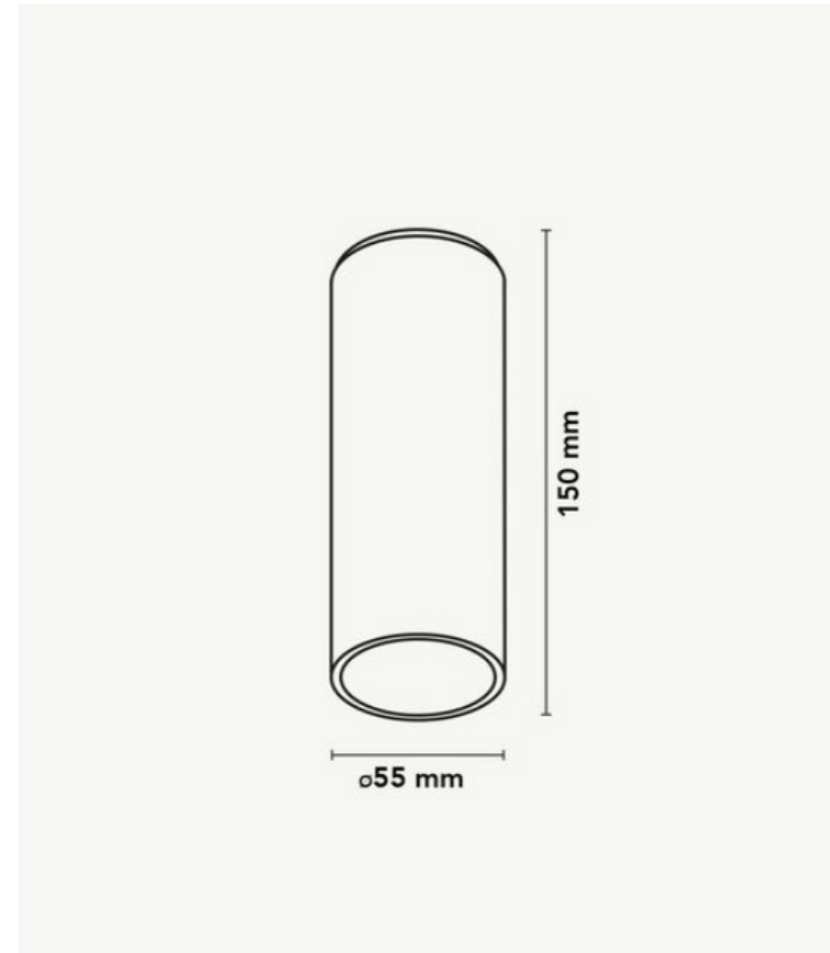

# Entree BG

versie: 01  
datum: 12-04-24

CODE: C3

Schwung Product Information

187

**Glass Lampshades** 1 x Ø 100 mm x H 150 mm  
1 x Ø 3.9" x H 5.9"  
Triplex Opal Glass (acid etch on the outside)

**Weight** 1.8 kg / 4.0 lb

**Light Source** LED Bulb (included) 1 x 5 W  
Max Wattage 1 x 15 W  
Total Lumens 450-500 lm  
Color Temperature 3000 K  
Bulb Base E14 / E12  
Bulb Size G45, max length 80 mm / 3.2"  
Power Supply 230/120V CE/UL

# Eetkamer BG

versie: 01  
datum: 12-04-24

CODE: G3

CODE: G4

Schwung Product Information

73

<b>Glass Lampshades</b>	7 x Ø 250 mm / Ø 9.8" Borosilicate Transparent Glass		
<b>Weight</b>	27.4 kg / 60.4 lb		
<b>Light Source</b>	LED Bulb (included)	7 x 1.6 W	
	Max Wattage	7 x 5 W	
	Total Lumens	1260 lm	
	Color Temperature	2700 K	
	Bulb Base	G4	
	Power Supply	230/120V CE/UL	
	Dimmable with electronic Dimmers only (ELV, trailing edge)		
<b>Finishes</b>	LBB / Lacquered Burnished Brass BGM / Black Gunmetal PN / Polished Nickel (extra charge of 25%)		
<b>Extension Rods (Included)</b>	5 x 150 mm 5 x 5.9"	5 x 300 mm 5 x 11.8"	5 x 450 mm 5 x 17.7"
<b>CE/UL Certified</b>	CE/UL		
<b>Ingress Protection</b>	IP 20		

187

**Glass Lampshades** 1 x Ø 100 mm x H 150 mm  
1 x Ø 3.9" x H 5.9"  
Triplex Opal Glass (acid etch on the outside)

**Weight** 1.8 kg / 4.0 lb

**Light Source** LED Bulb (included) 1 x 5 W  
Max Wattage 1 x 15 W  
Total Lumens 450-500 lm  
Color Temperature 3000 K  
Bulb Base E14 / E12  
Bulb Size G45, max length 80 mm / 3.2"  
Power Supply 230/120V CE/UL