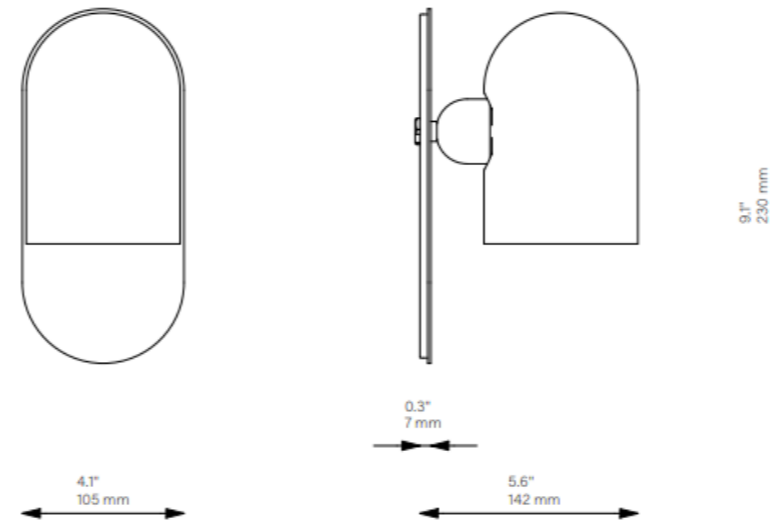

# Entree BG

versie: 01  
datum: 12-04-24

CODE: C3

Schwung Product Information

187

**Glass Lampshades** 1 x Ø 100 mm x H 150 mm  
1 x Ø 3.9" x H 5.9"  
Triplex Opal Glass (acid etch on the outside)

**Weight** 1.8 kg / 4.0 lb

**Light Source** LED Bulb (included) 1 x 5 W  
Max Wattage 1 x 15 W  
Total Lumens 450-500 lm  
Color Temperature 3000 K  
Bulb Base E14 / E12  
Bulb Size G45, max length 80 mm / 3.2"  
Power Supply 230/120V CE/UL

187

**Glass Lampshades** 1 x Ø 100 mm x H 150 mm  
1 x Ø 3.9" x H 5.9"  
Triplex Opal Glass (acid etch on the outside)

**Weight** 1.8 kg / 4.0 lb

**Light Source** LED Bulb (included) 1 x 5 W  
Max Wattage 1 x 15 W  
Total Lumens 450-500 lm  
Color Temperature 3000 K  
Bulb Base E14 / E12  
Bulb Size G45, max length 80 mm / 3.2"  
Power Supply 230/120V CE/UL