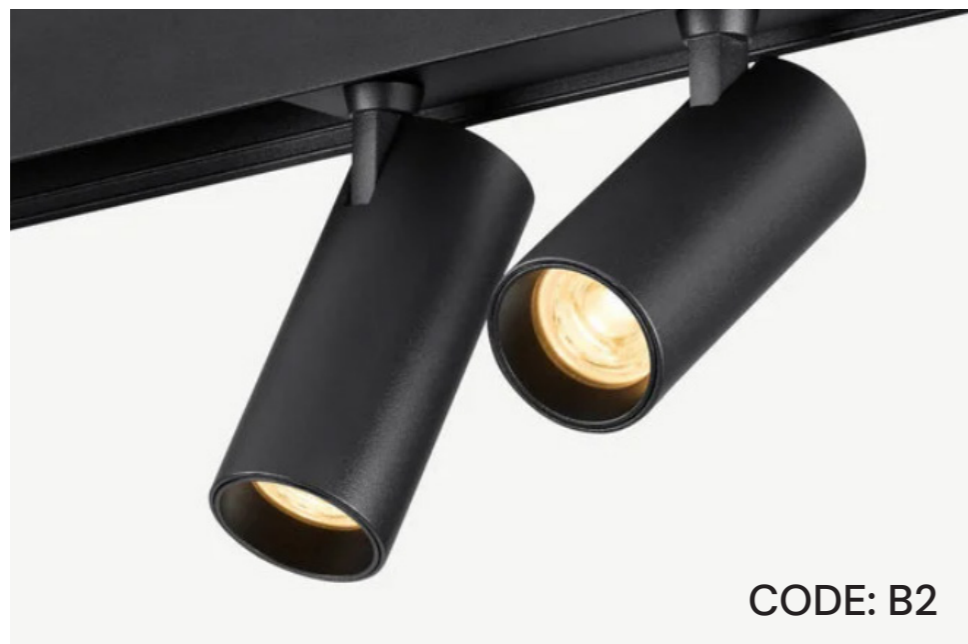

CODE: B1

CODE: B2