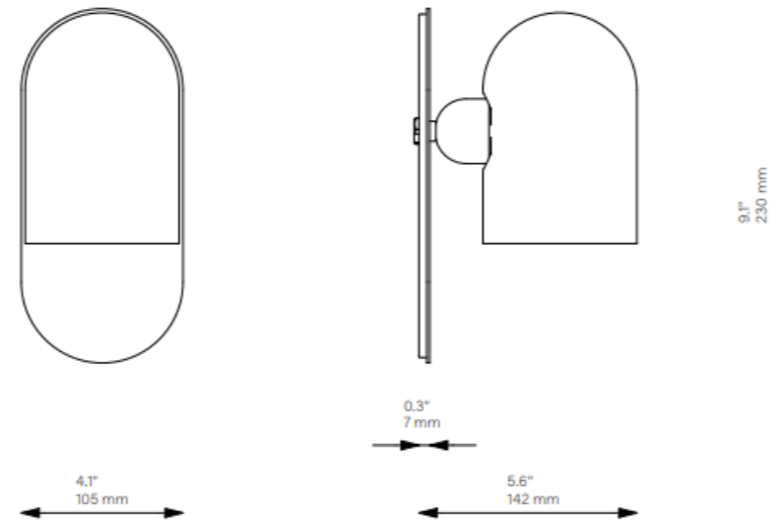

# Entree BG

versie: 01  
datum: 12-04-24

CODE: C3

Schwung Product Information

187

**Glass Lampshades** 1 x Ø 100 mm x H 150 mm  
1 x Ø 3.9" x H 5.9"  
Triplex Opal Glass (acid etch on the outside)

**Weight** 1.8 kg / 4.0 lb

187

**Glass Lampshades** 1 x Ø 100 mm x H 150 mm  
1 x Ø 3.9" x H 5.9"  
Triplex Opal Glass (acid etch on the outside)

**Weight** 1.8 kg / 4.0 lb

**Light Source** LED Bulb (included) 1 x 5 W  
Max Wattage 1 x 15 W  
Total Lumens 450-500 lm  
Color Temperature 3000 K  
Bulb Base E14 / E12  
Bulb Size G45, max length 80 mm / 3.2"  
Power Supply 230/120V CE/UL

**Weight** 1.8 kg / 4.0 lb

**Light Source** LED Bulb (included) 1 x 5 W  
Max Wattage 1 x 15 W  
Total Lumens 450-500 lm  
Color Temperature 3000 K  
Bulb Base E14 / E12  
Bulb Size G45, max length 80 mm / 3.2"  
Power Supply 230/120V CE/UL