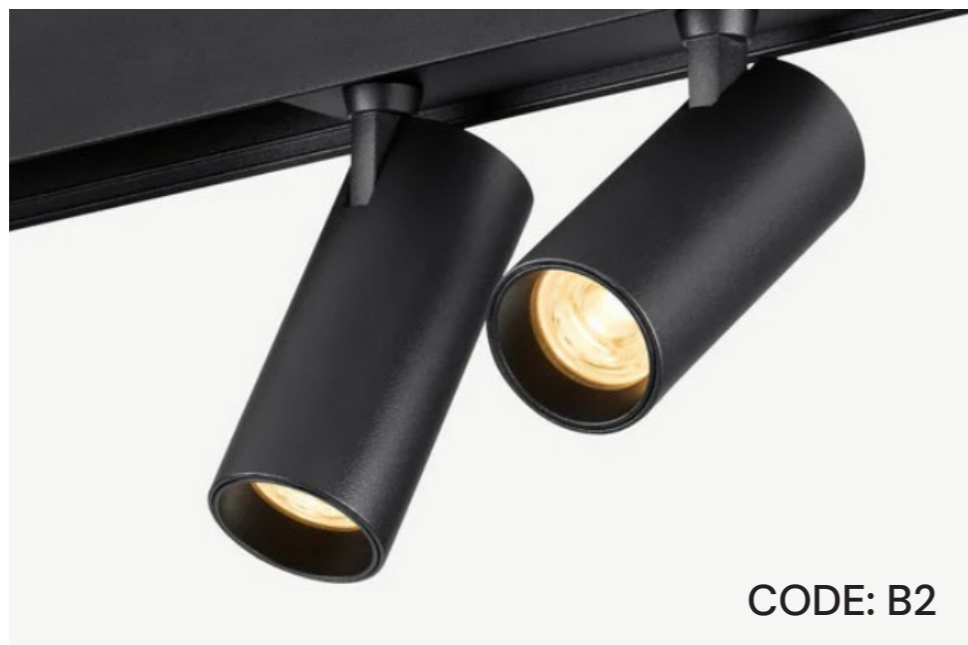

CODE: B1

CODE: B2